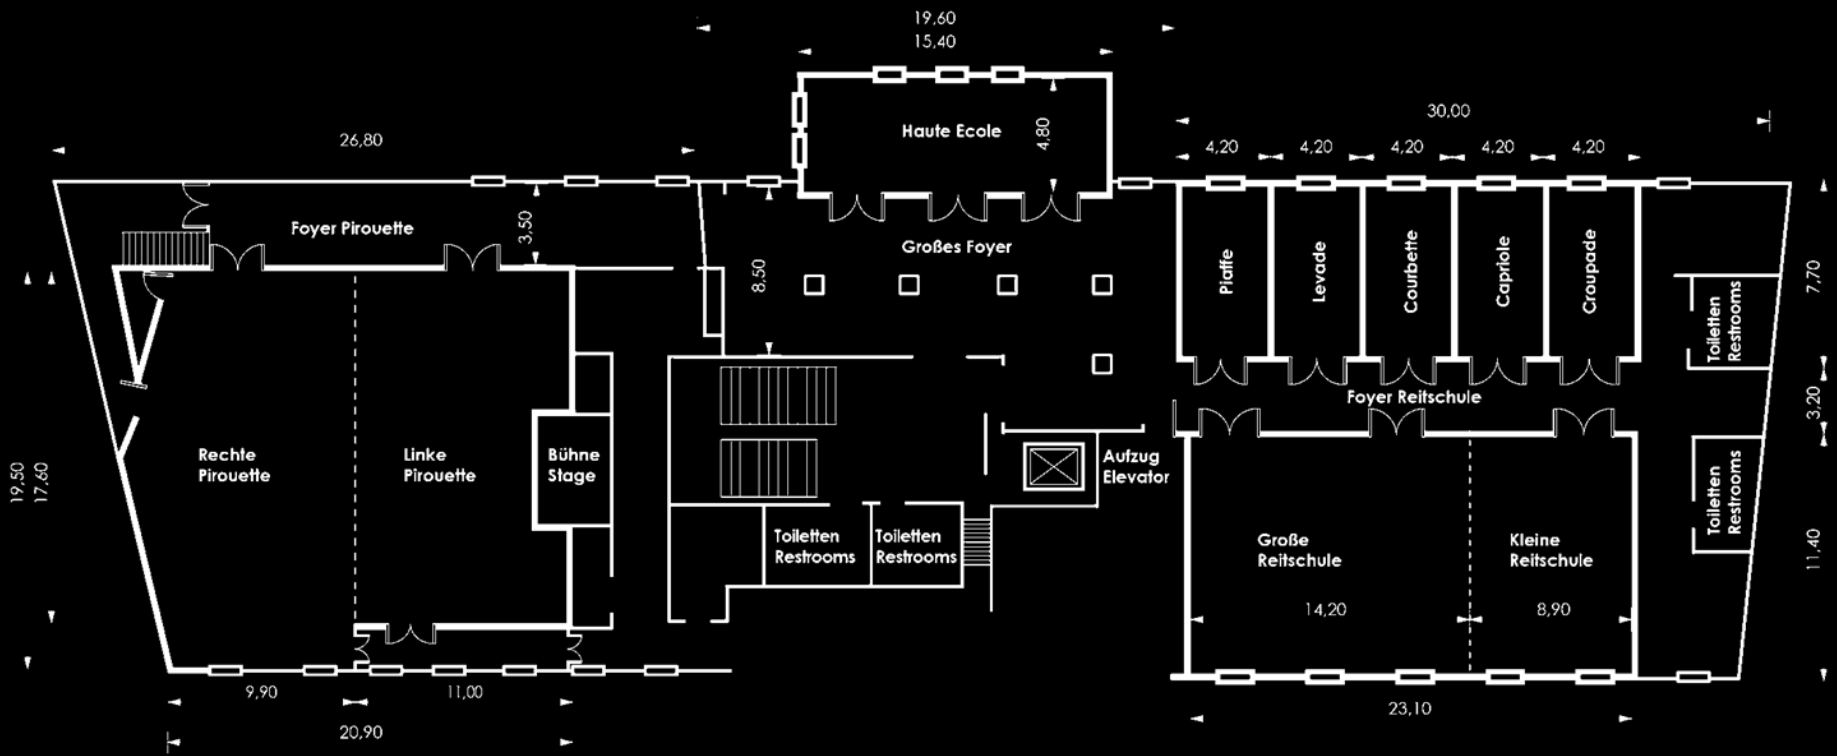

IMPERIAL  
RIDING SCHOOL  
RENAISSANCE® HOTEL  
VIENNA

WHERE BUSINESS MEETS CULTURE

ABMESSUNGEN IN METER / DIMENSIONS IN METERS  
HÖHE / HEIGHT 3,80 METER

ABMESSUNGEN IN METER / DIMENSIONS IN METERS  
HÖHE / HEIGHT 2,80 METER