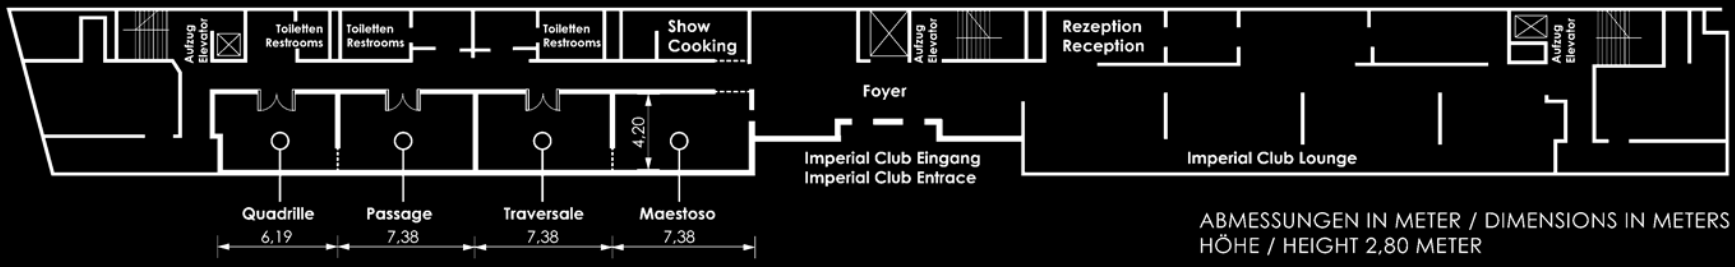

IMPERIAL  
RIDING SCHOOL  
RENAISSANCE® HOTEL  
VIENNA

WHERE BUSINESS MEETS CULTURE

ABMESSUNGEN IN METER / DIMENSIONS IN METERS  
HÖHE / HEIGHT 3,80 METER

ABMESSUNGEN IN METER / DIMENSIONS IN METERS  
HÖHE / HEIGHT 2,80 METER